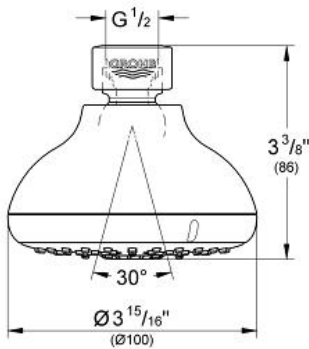

NEW TEMPESTA 100  
Shower Head 4 Sprays

MODEL # 26044001

Pure Freude  
an Wasser

GROHE

**Product Description:**  
NEW TEMPESTA 100  
Shower Head 4 Sprays

**Standard Specification:**

- 4 Sprays: GROHE Rain O<sup>2</sup>, Rain, Massage and Jet
- Rotating ball joint  $\pm 15^\circ$
- 1/2" Connection thread
- GROHE EcoJoy 1.75 gpm (6.6 l/min) flow limiter
- GROHE DreamSpray perfect spray pattern
- GROHE StarLight chrome finish
- SpeedClean anti-lime system
- Inner WaterGuide for a longer life
- Max Flow Rate: 1.75 gpm (6.6 L/min)
- Min. recommended pressure: 15 psi

**Applicable Codes & Standards:**

- Energy Policy Act of 1992
- ASME A112.18.1/CSA B125.1
- US Federal and State material regulations
- EPA WaterSense<sup>®</sup>

**Color:**

- 26044001 StarLight Chrome